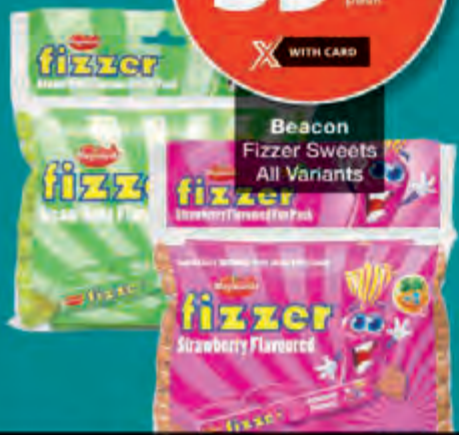

SAVE 10%
59⁹⁹
24 per pack
WITH CARD